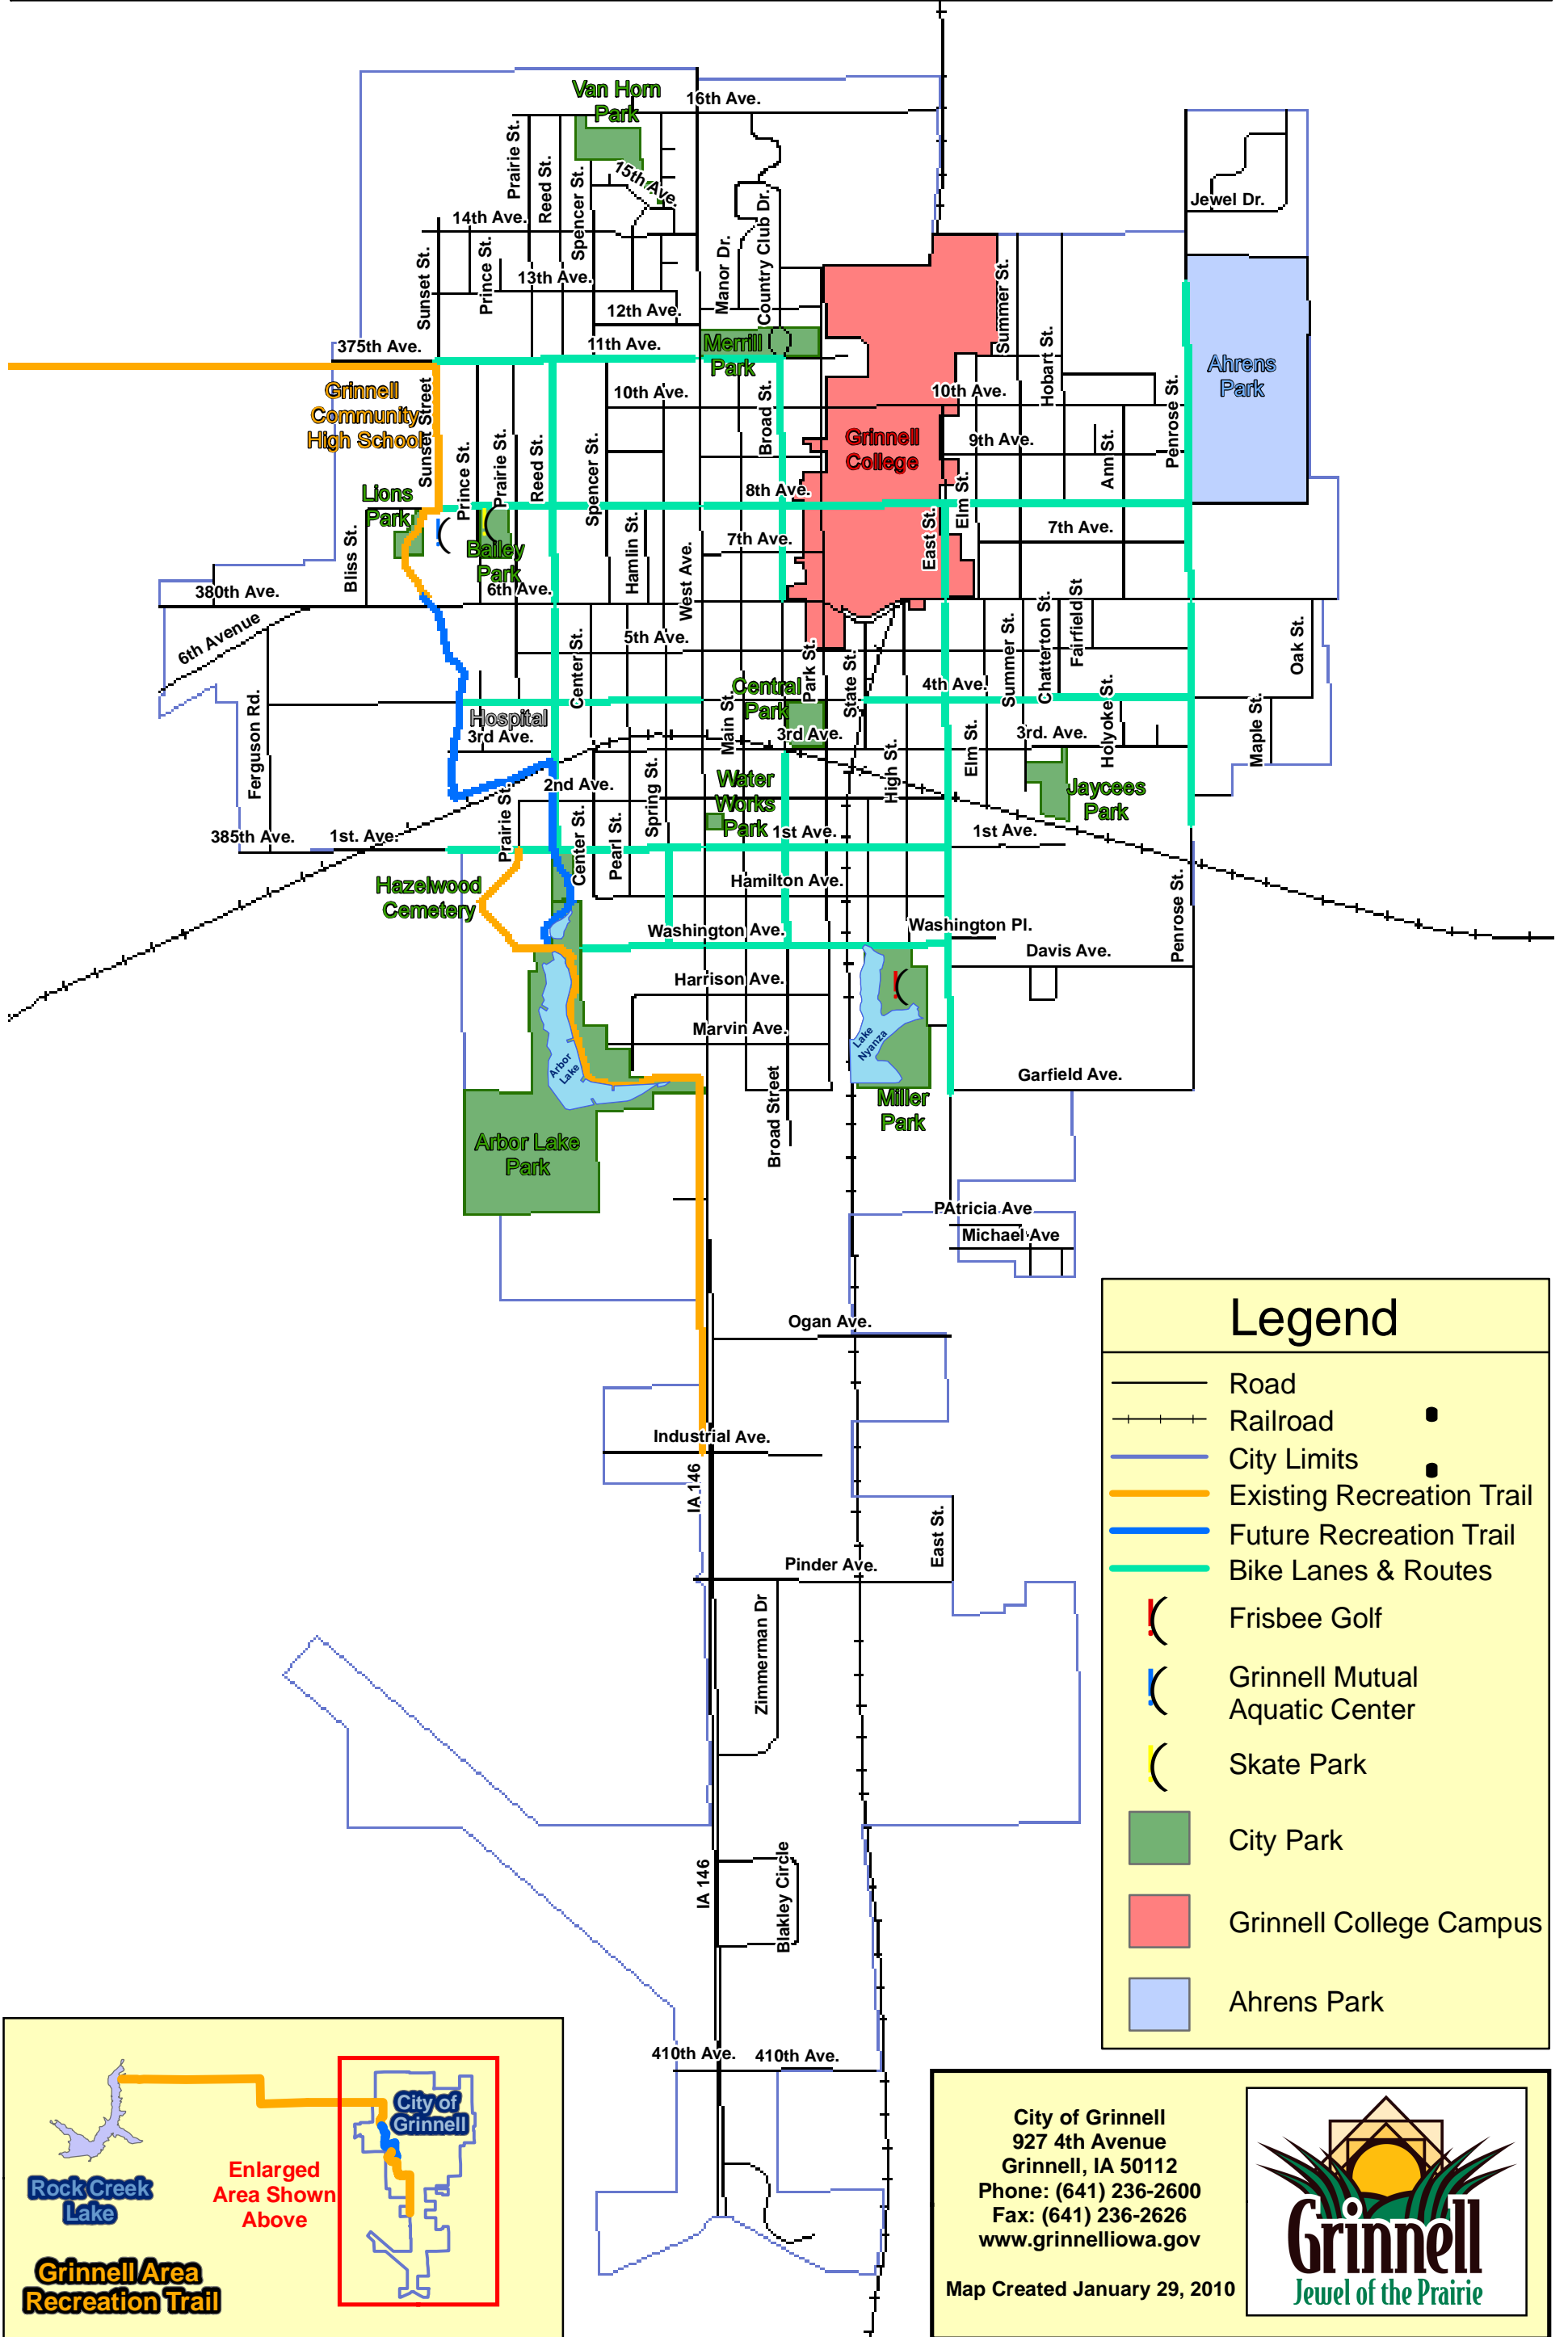

City of Grinnell - Recreation Trail Destinations

Legend

- Road
- Railroad
- City Limits
- Existing Recreation Trail
- Future Recreation Trail
- Bike Lanes & Routes
- Frisbee Golf
- Grinnell Mutual Aquatic Center
- Skate Park
- City Park
- Grinnell College Campus
- Ahrens Park

Enlarged Area Shown Above

Rock Creek Lake

City of Grinnell

Grinnell Area Recreation Trail

City of Grinnell
 927 4th Avenue
 Grinnell, IA 50112
 Phone: (641) 236-2600
 Fax: (641) 236-2626
 www.grinnelliowa.gov

Map Created January 29, 2010