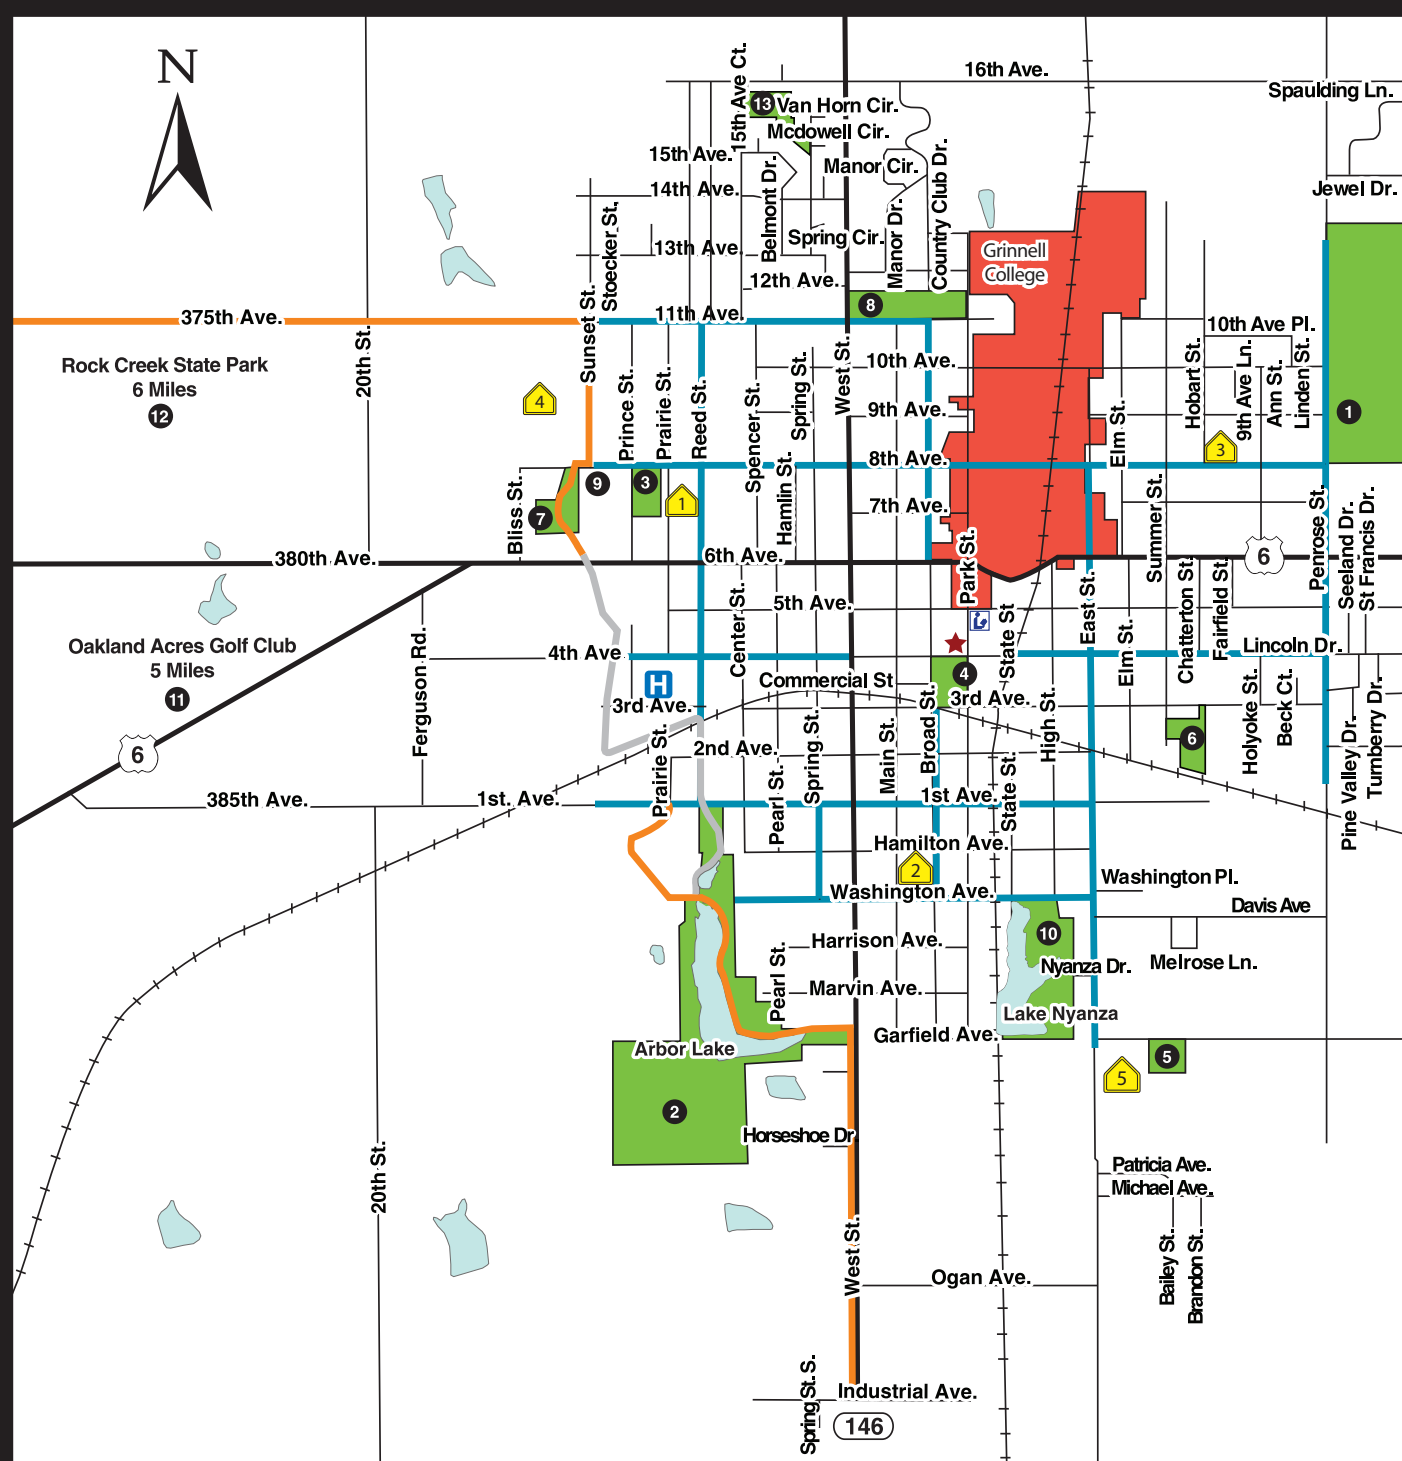

RECREATIONAL MAP

Map Legend

- Street
- Railroad
- Existing Bike Trail
- Future Bike Trail
- Bike Lanes & Routes
- Hospital
- City Hall
- Library
- Parks
- Lakes

Recreational Attractions

- Ahrens/Paschall Memorial Park
- Arbor Recreation Area
- Bailey Park
- Central Park
- Garfield Softball Field
- Jaycees Park
- Lions Park
- Merrill Park
- Grinnell Mutual Family Aquatic Center
- James Miller Park
- Oakland Acres Golf Club
- Rock Creek State Park
- Van Horn Park
- Bailey Park Elementary School
- Davis Elementary School
- Fairview Elementary School
- Grinnell Community High School
- Grinnell Community Middle School

Grinnell Convention and Visitors Bureau

833 4th Avenue Grinnell, IA 50112 • 800-700-1723 • www.visitgrinnell.com